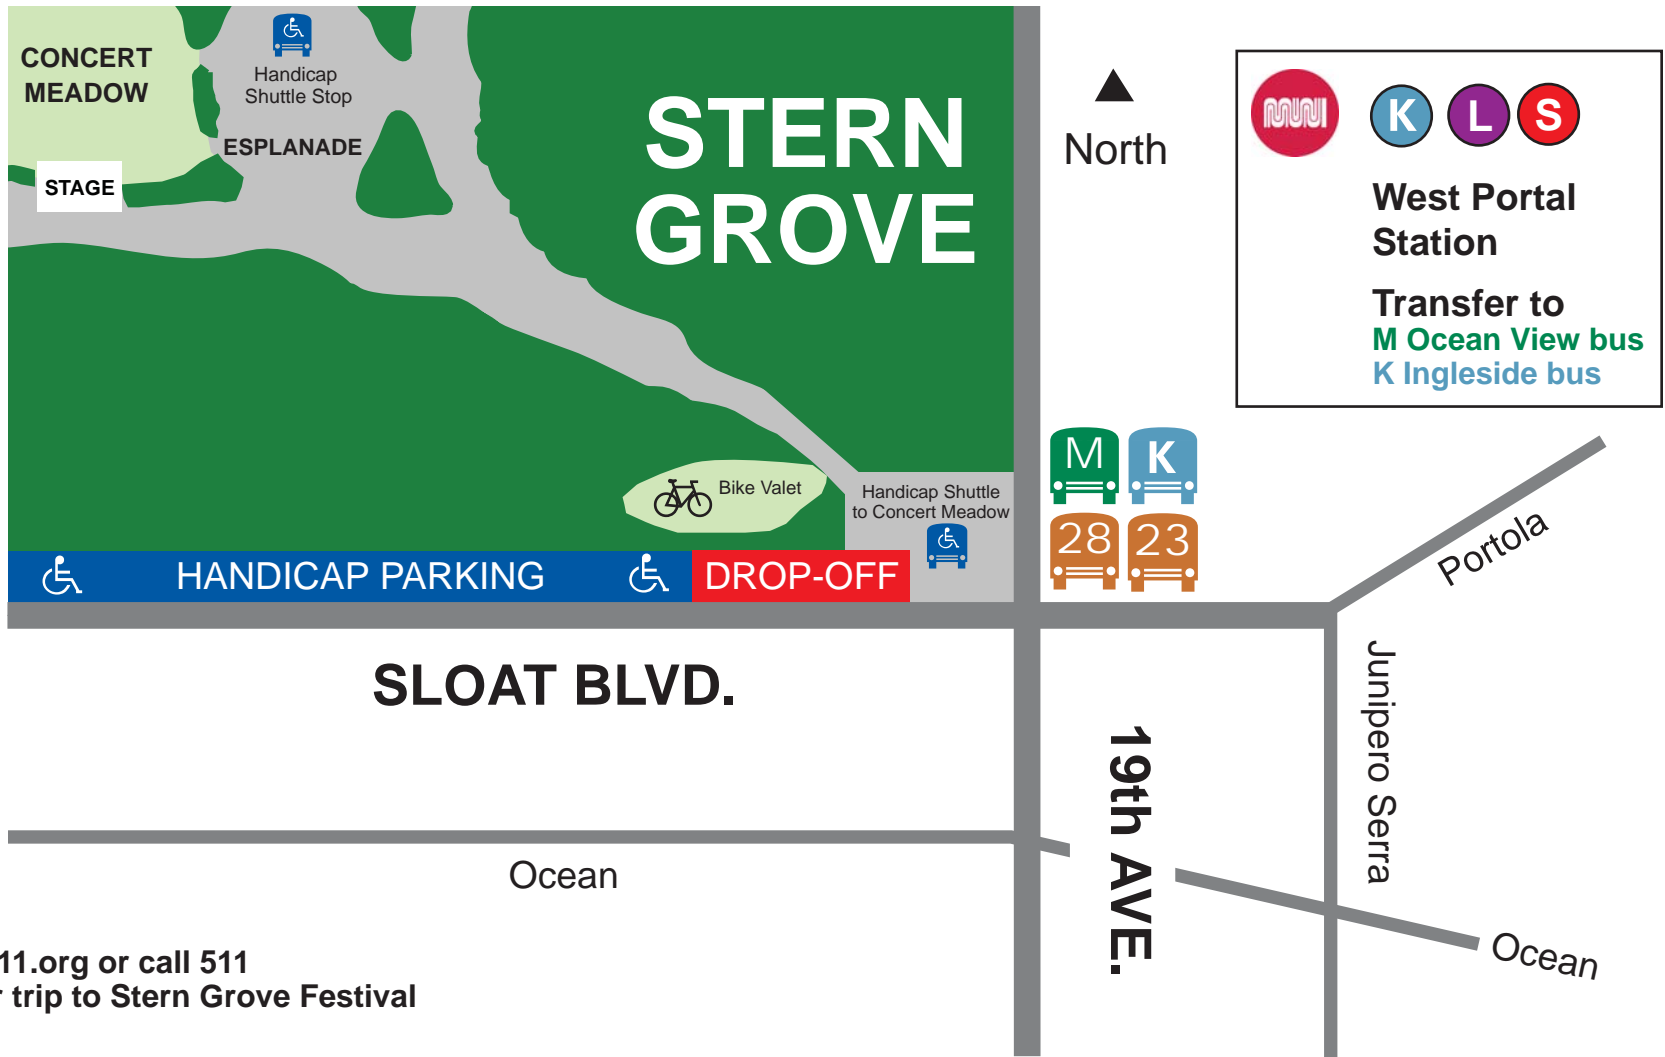

www.sterngrove.org
415.252.6252

TRANSPORTATION TO STERN GROVE FESTIVAL

Muni Customer Alert – Construction Affects K, M and 23 Service at St. Francis Circle

During the summer of 2010, take Muni Metro lines K, L and S: Exit at West Portal Station, transfer to M Ocean View or K Ingleside bus, which stop at 19th Avenue and Sloat Boulevard. Muni routes 23 and 28: Exit at 19th Avenue and Sloat Boulevard. Please allow for extra travel time.

BART to Civic Center and transfer to Muni Metro K, L or S, transfer to M Ocean View or K Ingleside bus at West Portal Station
BART to Glen Park and transfer to Muni bus 23
BART to Daly City and transfer to Muni bus 28

Shuttle service for seniors and handicapped patrons is available from the entrance at 19th and Sloat to the Concert Meadow from 10:00 a.m. until the concert starts at 2:00 p.m. The shuttle resumes service at 4:30 p.m. and runs until 5:30 p.m. A limited number of handicapped permit parking spaces are available along Sloat Boulevard.

Stern Grove Festival will provide a free bike valet service at the 19th and Sloat entrance. The bike valet opens at 10:00 a.m. and closes one hour after the concert ends. Bikes are not allowed in the Esplanade or Concert Meadow.